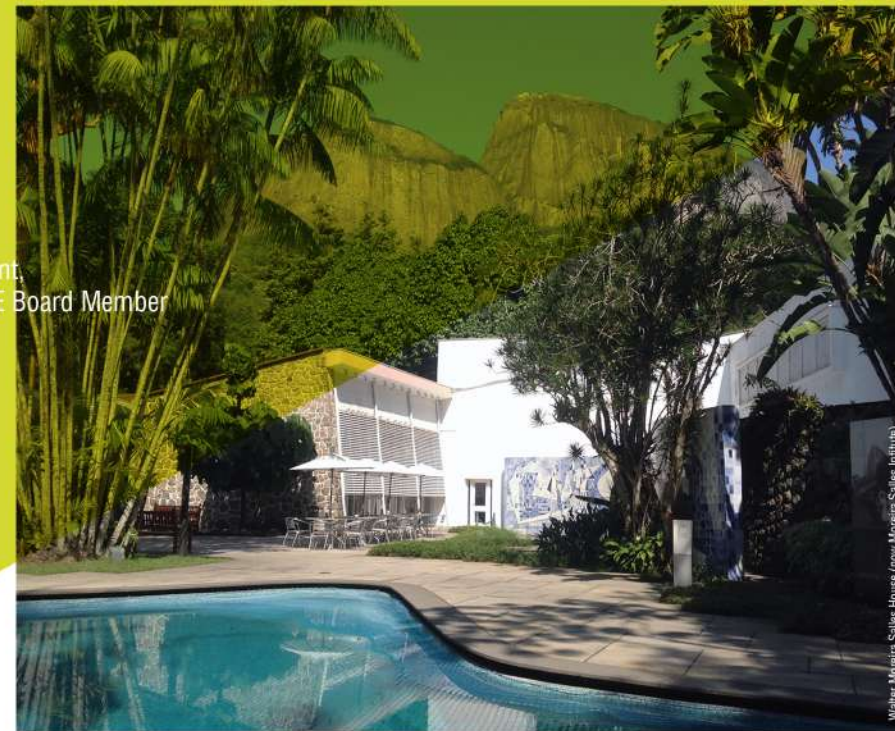

Vertical/roof garden and Landscape Architecture: from R. Burle Marx until today

Elective Workshop - special topics in landscape
June 26-30, July 3-4 2017

This course explores the vertical/roof gardens designed by the Brazilian modernist landscape architect Roberto Burle Marx as an artistic expression since the 1930s. These common design features are often encountered in contemporary landscape design projects and are prevalent in landscape architectural discourse and practice today.

Main Professor

Dr. Julia Georgi/Nerantzia Tzortzii

Assoc. Professor at Neapolis University of Pafos
Head of the Dept. of Architecture, Land and Environment,
and Visiting Professor at Milano Politecnico, LE:NOTRE Board Member

Tutors

Ilaria La Corte, Cristina Musacchio

POLITECNICO
MILANO 1863

POLO TERRITORIALE DI
PIACENZA

<http://www.archpolopiaccenza.polimi.it>

BURLE MARX PARQUE at São Paulo

Vertical Garden, Rosa House, in Paulista Avenue at São Paulo