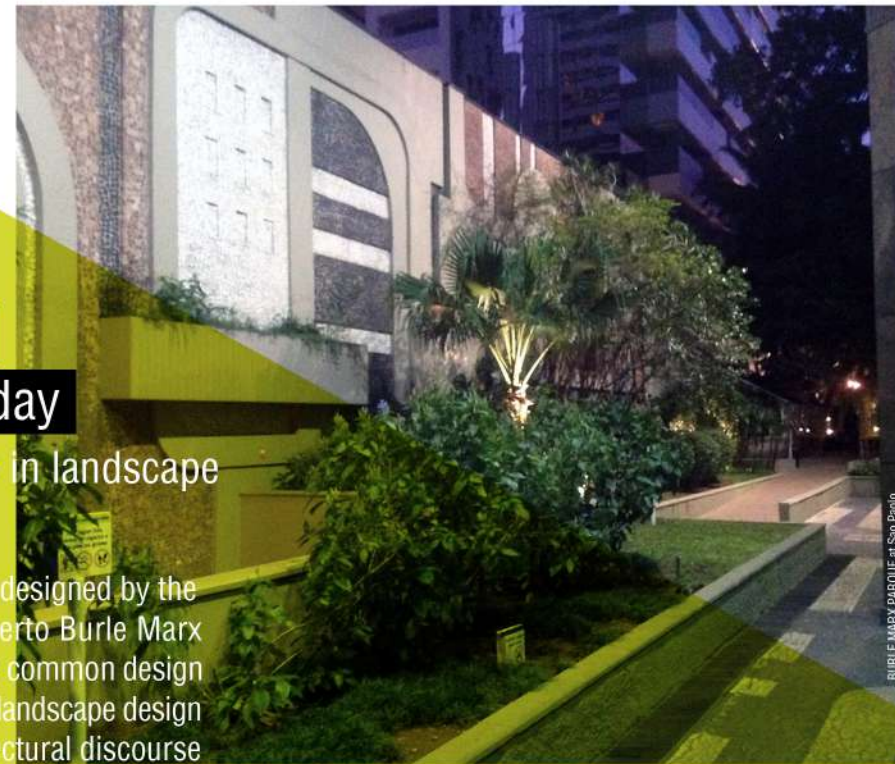

Vertical/roof garden and Landscape Architecture: from R. Burle Marx until today

Elective Workshop - special topics in landscape
June 26-30, July 3-4 2017

This course explores the vertical/roof gardens designed by the Brazilian modernist landscape architect Roberto Burle Marx as an artistic expression since the 1930s. These common design features are often encountered in contemporary landscape design projects and are prevalent in landscape architectural discourse and practice today.

Main Professor

Dr. Julia Georgi/Nerantzia Tzortzii

Assoc. Professor at Neapolis University of Pafos
Head of the Dept. of Architecture, Land and Environment,
and Visiting Professor at Milano Politecnico, LE:NOTRE Board Member

Tutors

Ilaria La Corte, Cristina Musacchio

POLITECNICO
MILANO 1863

POLO TERRITORIALE DI
PIACENZA

<http://www.archpolopiaccenza.polimi.it>

BURLE MARX PARQUE at São Paulo

Vertical Garden, Rosa House, in Paulista Avenue at São Paulo